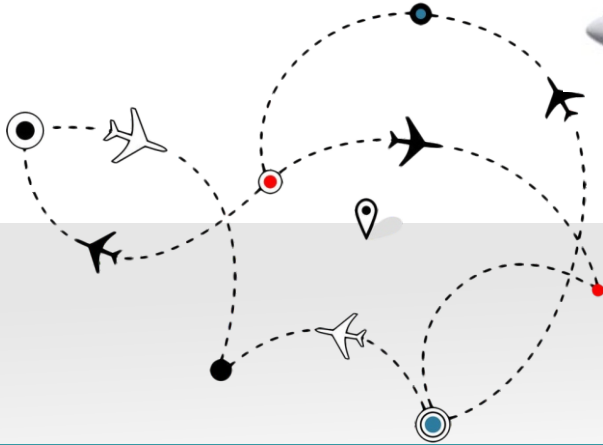

The Turkish Airline
Cargo Fleet Details

Aircraft Features

Net Cargo Payload:	37030 kg / 220 m³	Height Limits in Aircraft:	240 cm Max
Main Deck Door Dimensions:	318 x 244 cm	Maximum Cargo Capacity (Main Deck):	24.300 kg / 145 m³
Lower Deck Front Door Dimensions:	244 x 167 cm	Maximum Cargo Capacity (Lower Deck Front):	6.000 kg / 27 m³
Lower Deck After Door Dimensions:	181 x 167 cm	Maximum Cargo Capacity (Lower Deck After):	4.500 kg / 24 m³
Bulk Cargo Compartment Door Dimensions:	108 x 95 cm	Maximum Capacity (Bulk Cargo Compartment):	2.700 kg / 10 m³