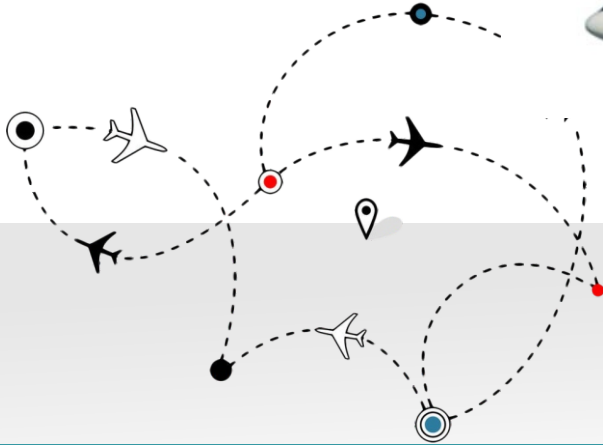

[info@teximest.com](mailto:info@teximest.com)

[www.teximest.com](http://www.teximest.com)

+90-544.408 5778

**The Turkish Airline  
Cargo Fleet Details**

**Aircraft Features**

<b>Net Cargo Payload:</b>	64480 kg / 330 m <sup>3</sup>	<b>Height Limits in Aircraft:</b>	240 cm Max
<b>Main Deck Door Dimensions:</b>	358 x 257 cm	<b>Maximum Cargo Capacity (Main Deck):</b>	58.532 kg / 242 m <sup>3</sup>
<b>Lower Deck Front Door Dimensions:</b>	270 x 170 cm	<b>Maximum Cargo Capacity (Lower Deck Front):</b>	18.869 kg / 52 m <sup>3</sup>
<b>Lower Deck After Door Dimensions:</b>	273 x 168 cm	<b>Maximum Cargo Capacity (Lower Deck After):</b>	16.828 kg / 44 m <sup>3</sup>
<b>Bulk Cargo Compartment Door Dimensions:</b>	95 x 90 cm	<b>Maximum Capacity (Bulk Cargo Compartment):</b>	2.770 kg / 19 m <sup>3</sup>