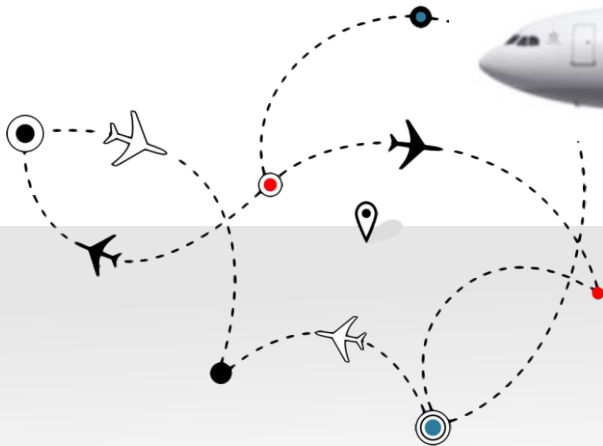

The Turkish Airline
Cargo Fleet Details

Aircraft Features

Net Cargo Payload:	43500 kg / 285 m³	Height Limits in Aircraft:	240 cm
Main Deck Door Dimensions:	318*244 cm	Maximum Cargo Capacity (Main Deck):	40.000 kg / 187 m³
Lower Deck Front Door Dimensions:	244*167 cm	Maximum Cargo Capacity (Lower Deck Front):	16.000 kg / 46 m³
Lower Deck After Door Dimensions:	181*167 cm	Maximum Cargo Capacity (Lower Deck After):	14.000 kg / 35 m³
Bulk Cargo Compartment Door Dimensions:	108*95 cm	Maximum Capacity (Bulk Cargo Compartment):	2770 kg / 17 m³