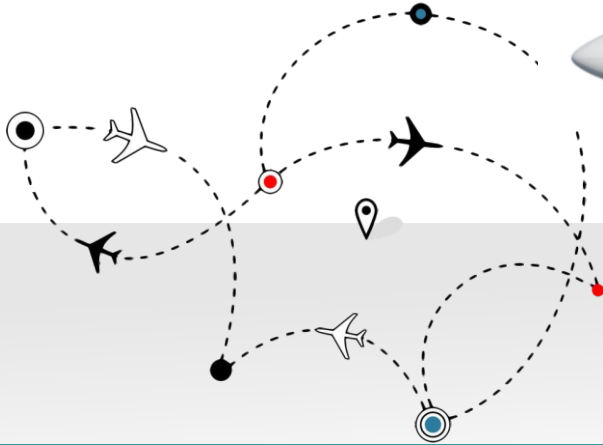

The Turkish Airline
Cargo Fleet Details

Aircraft Features

Net Cargo Payload:	106000 kg / 580 m³	Height Limits in Aircraft:	300 cm Max
Main Deck Door Dimensions:	372 x 315 cm	Maximum Cargo Capacity (Main Deck):	80000 kg / 450 m³
Lower Deck Front Door Dimensions:	264 x 168 cm	Maximum Cargo Capacity (Lower Deck Front):	20000 kg / 57 m³
Lower Deck After Door Dimensions:	264 x 168 cm	Maximum Cargo Capacity (Lower Deck After):	16000 kg / 56 m³
Bulk Cargo Compartment Door Dimensions:	112 x 119 cm	Maximum Capacity (Bulk Cargo Compartment):	4.300 kg / 14,7 m³