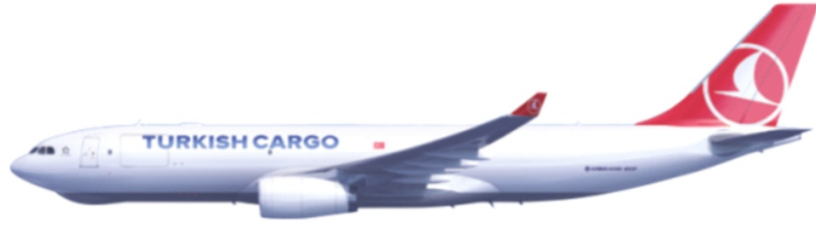

**The Turkish Airline
Cargo Fleet Details**

Aircraft Features

Net Cargo Payload:	64480 kg / 330 m³	Height Limits in Aircraft:	240 cm Max
Main Deck Door Dimensions:	358 x 257 cm	Maximum Cargo Capacity (Main Deck):	58.532 kg / 242 m³
Lower Deck Front Door Dimensions:	270 x 170 cm	Maximum Cargo Capacity (Lower Deck Front):	18.869 kg / 52 m³
Lower Deck After Door Dimensions:	273 x 168 cm	Maximum Cargo Capacity (Lower Deck After):	16.828 kg / 44 m³
Bulk Cargo Compartment Door Dimensions:	95 x 90 cm	Maximum Capacity (Bulk Cargo Compartment):	2.770 kg / 19 m³